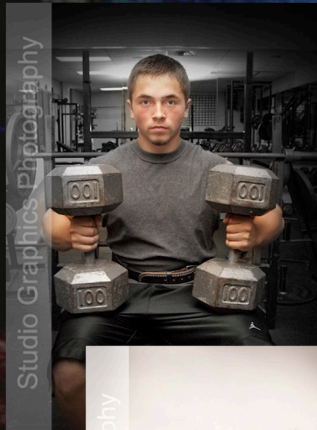

Studio Graphics
Photography

989.835.5827

www.sgphoto.com/ThePoint

Wallet Special

48 Wallets \$89.95 from ordered pose

96 Wallets \$109.95 from ordered pose

(Add a wallets only additional pose for only \$10)

Indoor Basic ~

Up to 30 minutes time in front of the camera
with one set of clothes _____ \$30

Indoor Deluxe ~

Up to 2 hours of time in front of the camera
with four sets of clothes _____ \$50

Outdoor ~

Up to 2 hours of time in front of the camera
with 2-3 sets of clothes _____ \$50